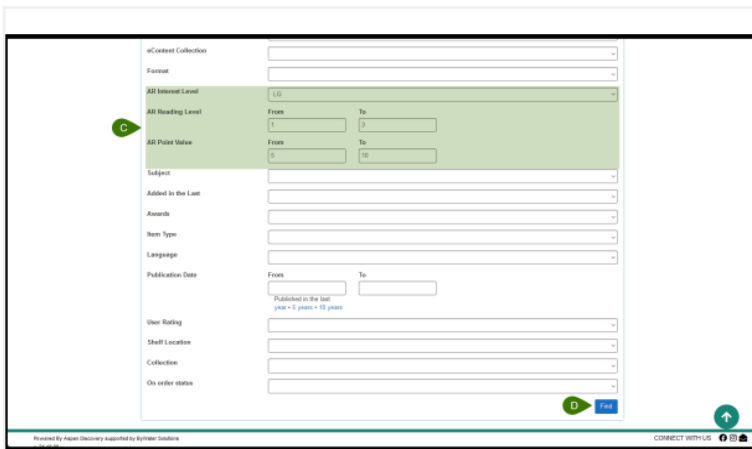

Accelerated Reader Search

1

Leave the search box blank

Choose "Advanced Search"

Click on "Search"

2

Leave the "Search for" section blank and click on "Optional Filters" instead

Find the "AR" section and enter the values for your search

3

Accelerated Reader information appears in the search results as highlighted

You can use the filters on the left to modify the search as needed